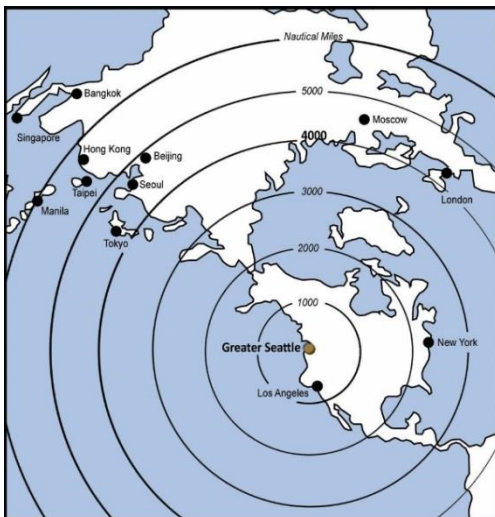

### Research

Allen Institute  
 Benaroya  
 University of Washington  
 Washington State University

### LOCATION OF SEATTLE RELATIVE TO ASIA AND EUROPE

### Direct Flights from Sea-Tac to:

Hong Kong: 14 hours  
 Taipei: 12 hours  
 Beijing: 12 hours  
 London: 9 hours  
 Dubai: 14 hours  
 Amsterdam: 10 hours  
 Guadalajara: 5 hours  
 Vancouver: 45 mins

### Tacoma Sister Cities

Alesund, Norway | Cienfuegos, Cuba | Davao, Philippines | El Jadida, Morocco | Fuzhou, China | George, South Africa | Gunsan, Korea  
Kiryat Motzkin, Israel | Kitakyushu, Japan | Taichung, Taiwan | Vladivostok, Russia | Biot, France | Puerto Vallarta, Mexico